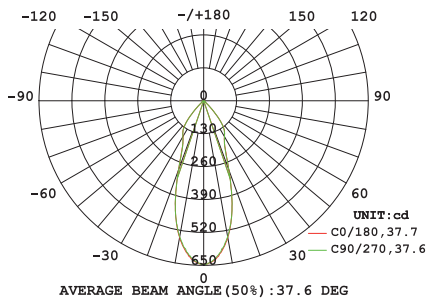

DESIGNLIGHT

SCANDINAVIAN AB

DOWNLIGHT BONDY 1, TILT

E-NR: 74 759 07

ART NR: B-5MW2730

EFFEKT POWER	MATERIAL MATERIAL	KELVIN KELVIN	ARMATURFÄRG ARMATURE COLOR	ANSLUTNING CONNECTION	TOTAL LUMEN	USEFUL LUMEN
5,5W WITH DRIVER	ALUMINIUM	2700K+3000K	MATT WHITE	230V	420LM	371LM

CE, ROHS

- INKLUSIVE DRIVDON
- KOPPLINGSBOX FÖR FLEXRÖR
- LÅGT INBYGGNADSDJUP
- MONTERING KAN UTFÖRAS DIREKT MOT ISOLERING