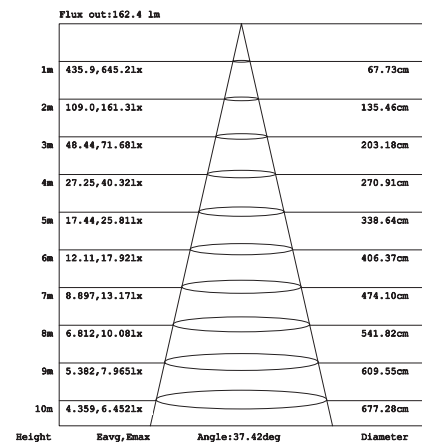

DESIGNLIGHT

SCANDINAVIAN AB

DOWNLIGHT BONDY 1, TILT

E-NR: 74 759 07

ART NR: B-5MW2730

EFFEKT POWER	MATERIAL MATERIAL	KELVIN KELVIN	ARMATURFÄRG ARMATURE COLOR	ANSLUTNING CONNECTION	TOTAL LUMEN	USEFUL LUMEN
5,5W WITH DRIVER	ALUMINIUM	2700K+3000K	MATT WHITE	230V	420LM	371LM

CE, ROHS

- INKLUSIVE DRIVDON
- KOPPLINGSBOX FÖR FLEXRÖR
- LÅGT INBYGGNADSDJUP
- MONTERING KAN UTFÖRAS DIREKT MOT ISOLERING