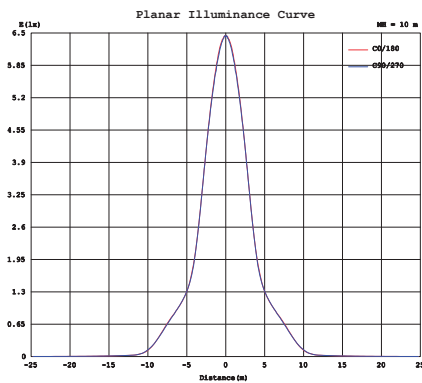

DESIGNLIGHT

SCANDINAVIAN AB

DOWNLIGHT BONDY 1, TILT

E-NR: 74 759 07

ART NR: B-5MW2730

EFFEKT POWER	MATERIAL MATERIAL	KELVIN KELVIN	ARMATURFÄRG ARMATURE COLOR	ANSLUTNING CONNECTION	TOTAL LUMEN	USEFUL LUMEN
5,5W WITH DRIVER	ALUMINIUM	2700K+3000K	MATT WHITE	230V	420LM	371LM

CE, ROHS

- INKLUSIVE DRIVDON
- KOPPLINGSBOX FÖR FLEXRÖR
- LÅGT INBYGGNADSDJUP
- MONTERING KAN UTFÖRAS DIREKT MOT ISOLERING